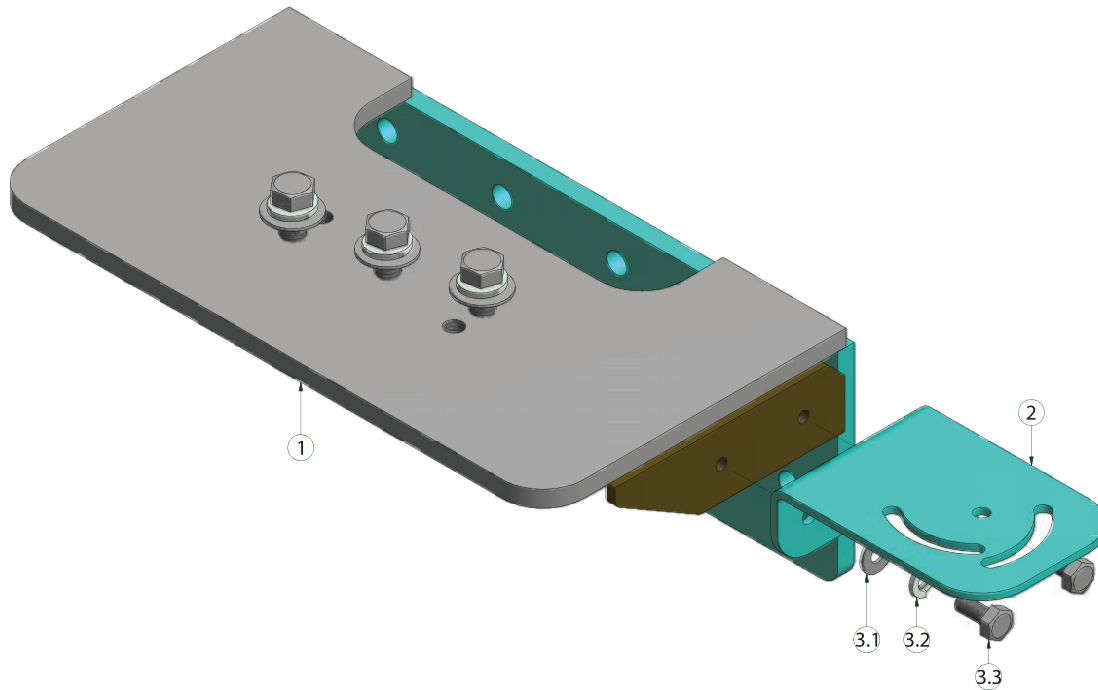

ASS-9622R HITACHI EXCAVATOR WITH CAMERA BRACKET REAR RIGHT

NOTE: The above Light images are for display only and not included as part of this assembly

ASS-9622R

HITACHI UNI REAR LIGHT MOUNT ASSEMBLY WITH CAMERA BRACKET - RIGHT

item	description	qty	part number
1	UNIVERSAL REAR LIGHT ASSY	1	ASS-9622
2	CAMERA MOUNT PLATE - RH	1	BRA-9622-5
3.1	FLAT WASHER - 8mm	2	WASHER FLAT 8mm
3.2	SPRING WASHER - 8mm	2	WASHER SPRING 8MM
3.3	BOLT	2	BOLT M8 X 20