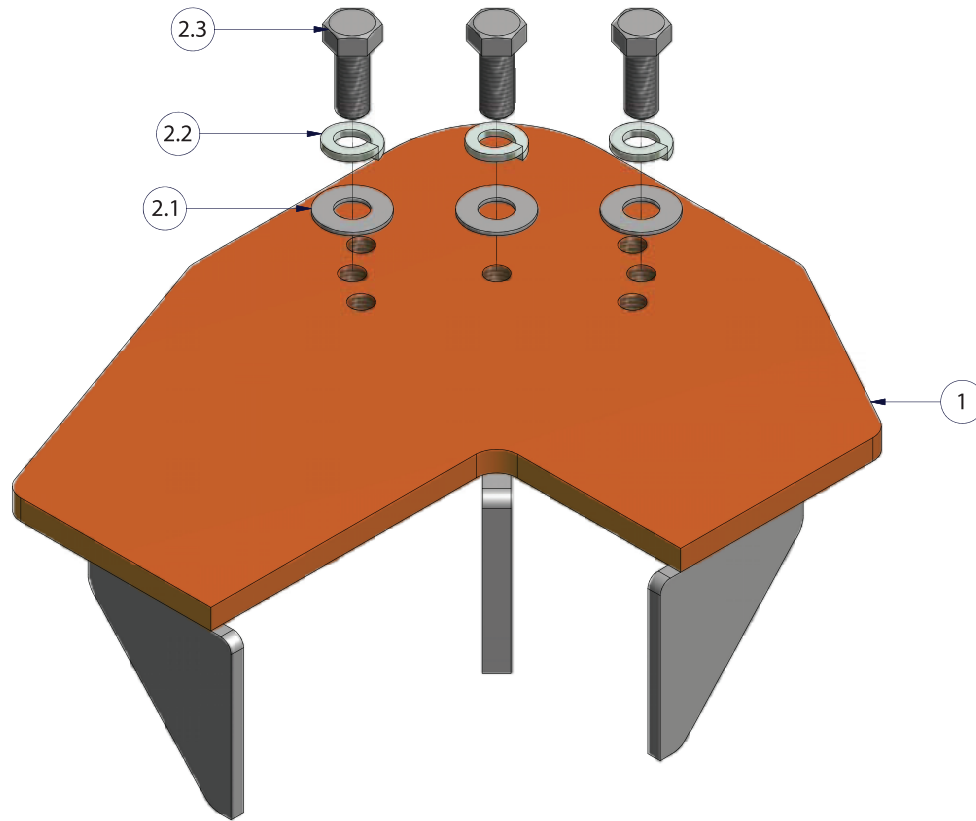

ASS-9618 DRILL D90 MAST REST

NOTE: The above Light images are for display only and not included as part of this assembly

ASS-9618

D90 MAST REST ASSEMBLY

item	description	qty	part number
1	D90K MAST SUPPORT BAR	1	BRA-9618
2.1	FLAT WASHER - 12mm	3	WASHER FLAT 12mm
2.2	WASHER SPRING - 12mm	3	WASHER SPRING 12mm
2.3	M12 x 30 BOLT	3	BOLT M12 X 30