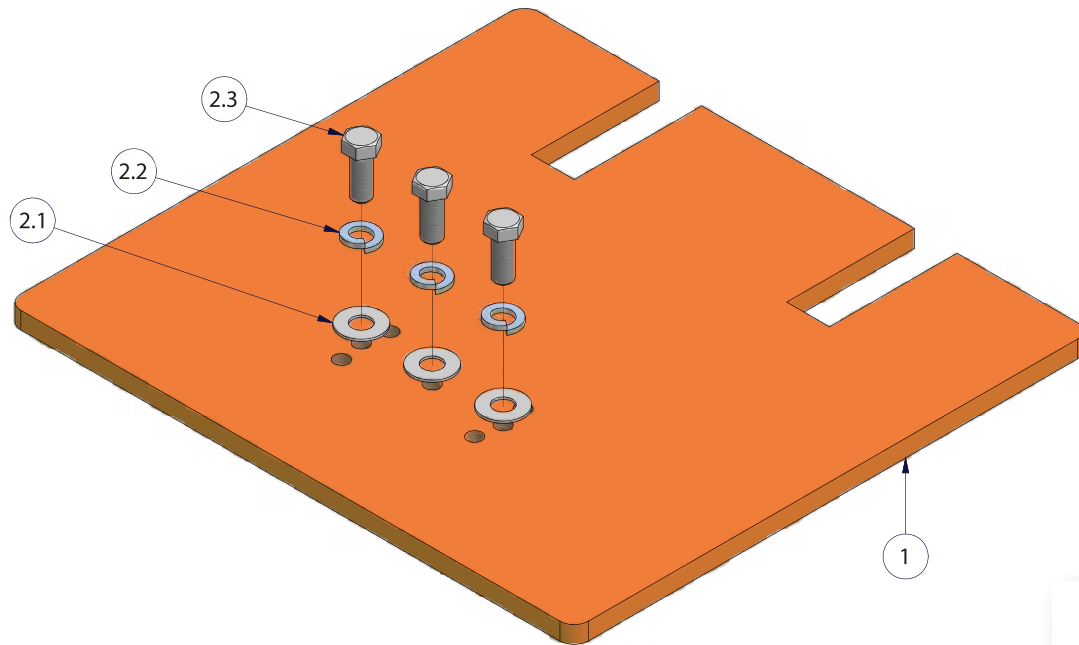

ASS-9616 DRILL D90 JACK LEG REAR

NOTE: The above Light images are for display only and not included as part of this assembly

ASS-9616

D90 REAR LEFT JACK LEG ASSEMBLY

item	description	qty	part number
1	D90K REAR LEFT JACK LEG	1	BRA-9616
2.1	FLAT WASHER - 12mm	3	WASHER FLAT 12mm
2.2	WASHER SPRING - 12mm	3	WASHER SPRING 12mm
2.3	M12 x 30 BOLT	3	BOLT M12 X 30