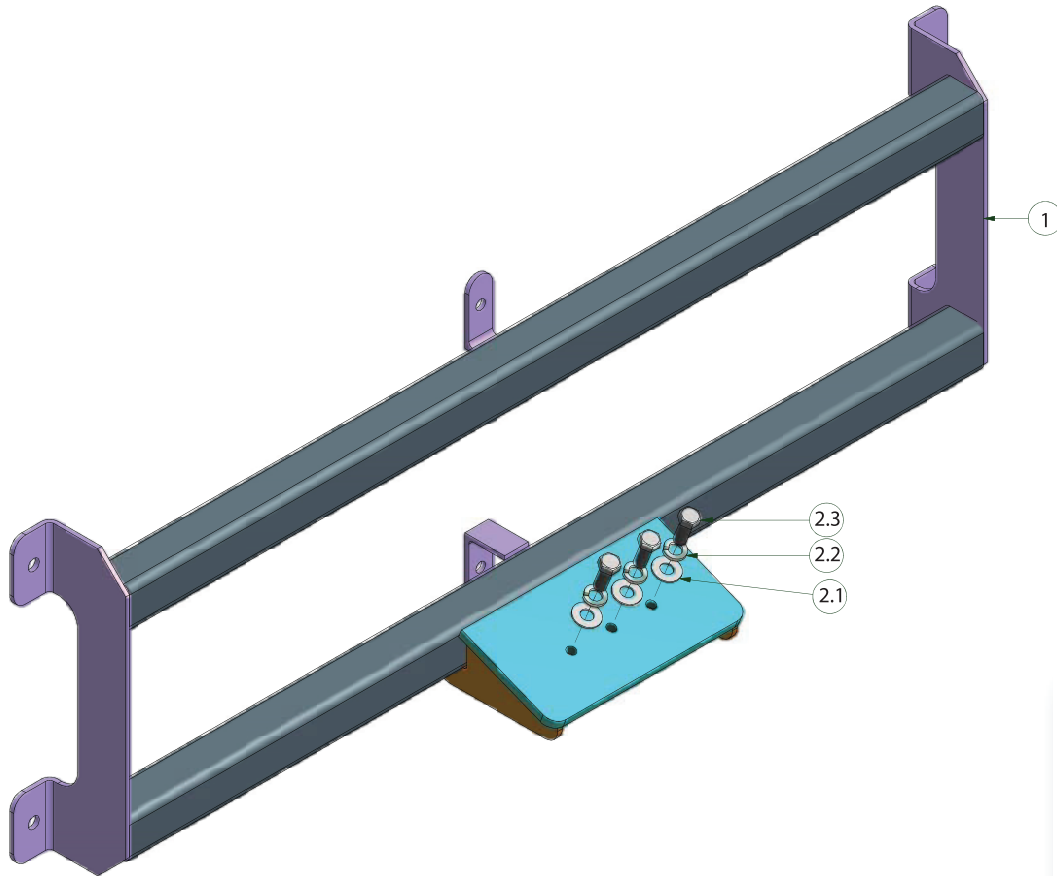

# ASS-9614S CAT EXCAVATOR CENTRE FRONT

NOTE: The above Light images are for display only and not included as part of this assembly

## ASS-9614S

### CAT 6090/60/50/40/30 FRONT LIGHT MOUNT BRACKET ASSEMBLY (SPECIAL)

item	description	qty	part number
1	RH340 FRONT CENTRE BRACKET	1	BRA-9614 sp1
2.1	FLAT WASHER - 12mm	3	WASHER FLAT 12mm
2.2	WASHER SPRING - 12mm	3	WASHER SPRING 12mm
2.3	M12 x 30 BOLT	3	BOLT M12 X 30