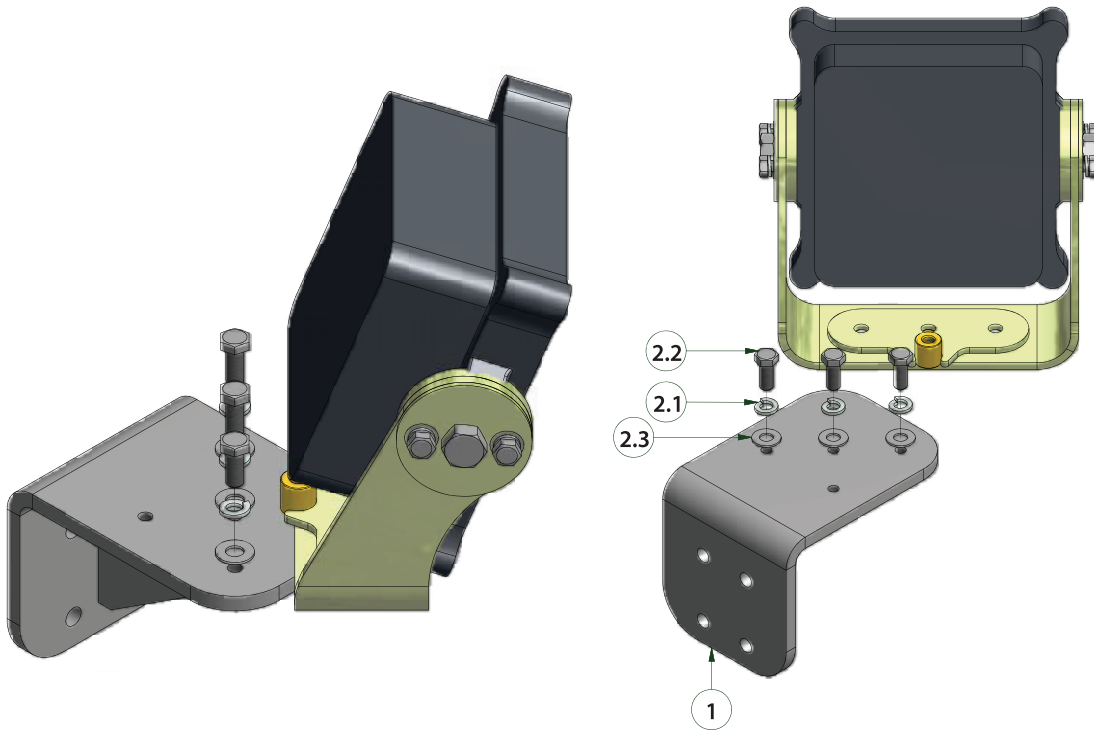

ASS-2473 CAT LOADER REAR LIGHT

NOTE: The above Light images are for display only and not included as part of this assembly

ASS-2473

CAT LOADER/DOZER REAR LIGHT MOUNT ASSEMBLY

item	description	qty	part number
1	CAT 993K LOADER - REAR LIGHT BRACKET	1	BRA-2473
2.1	SPRING WASHER - 10mm	3	WASHER SPRING 10MM
2.2	BOLT M10 x 25	3	BOLT M10 X 25
2.3	FLAT WASHER - 10mm	3	WASHER FLAT 10mm