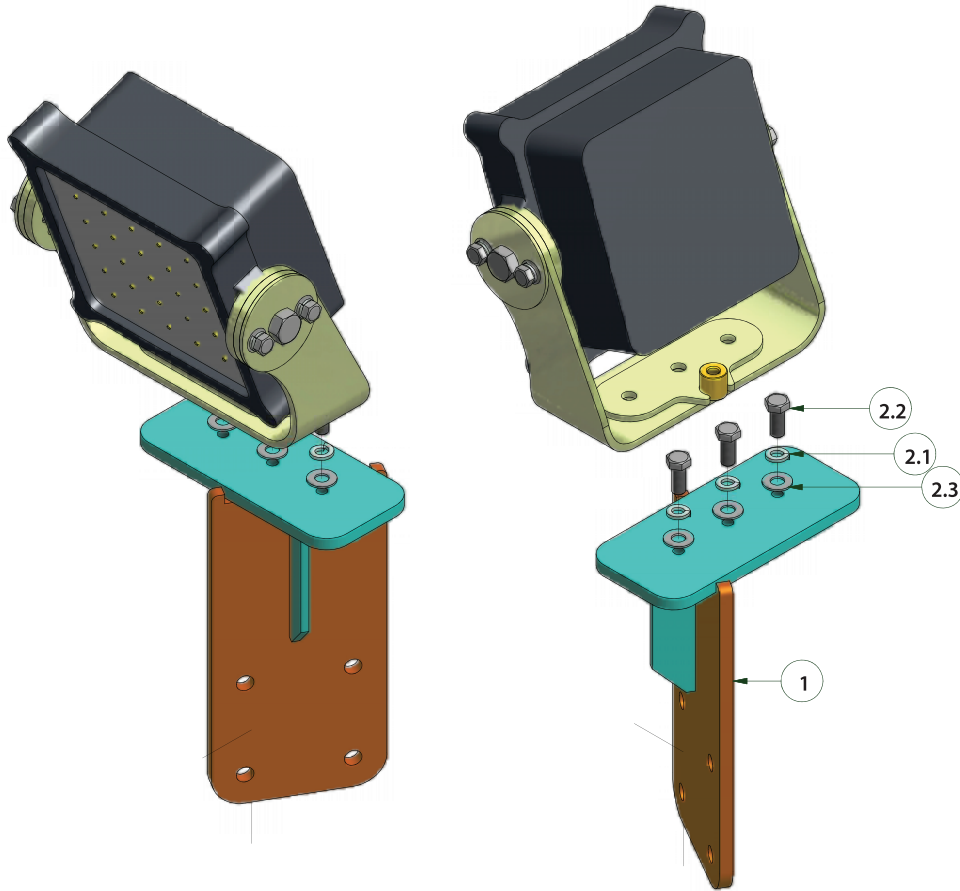

ASS-2470 CAT 992G CAB LEFT

NOTE: The above Light images are for display only and not included as part of this assembly

ASS-2470

CAT LOADER 922G LEFT HAND CAB LIGHT BRACKET ASSEMBLY

item	description	qty	part number
1	922G CAB LIGHT MOUNT - LH	1	BRA-2470
2.1	SPRING WASHER - 10mm	3	WASHER SPRING 10MM
2.2	BOLT M10 x 25	3	BOLT M10 X 25
2.3	FLAT WASHER - 10mm	3	WASHER FLAT 10mm