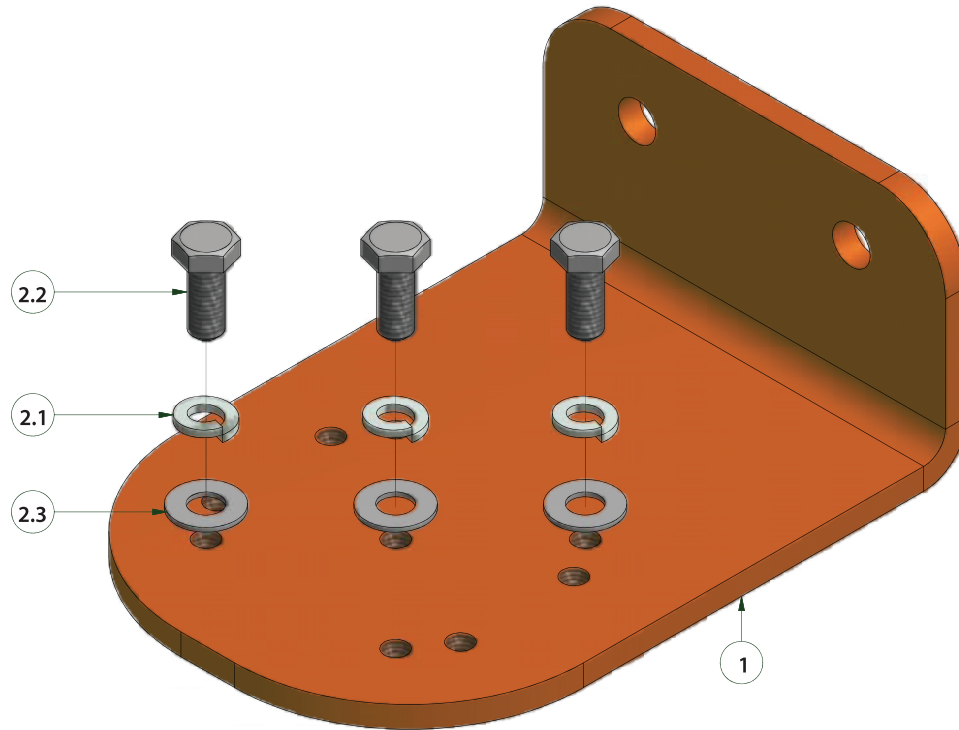

ASS-2463 CAT 24M ROOF REAR

NOTE: The above Light images are for display only and not included as part of this assembly

ASS-2463

CAT GRADER 24M REAR ROOF MOUNT ASSEMBLY

item	description	qty	part number
1	24M - REAR LIGHT MOUNT	1	BRA-2463
2.1	SPRING WASHER - 10mm	3	WASHER SPRING 10MM
2.2	BOLT M10 x 25	3	BOLT M10 X 25
2.3	FLAT WASHER - 10mm	3	WASHER FLAT 10mm