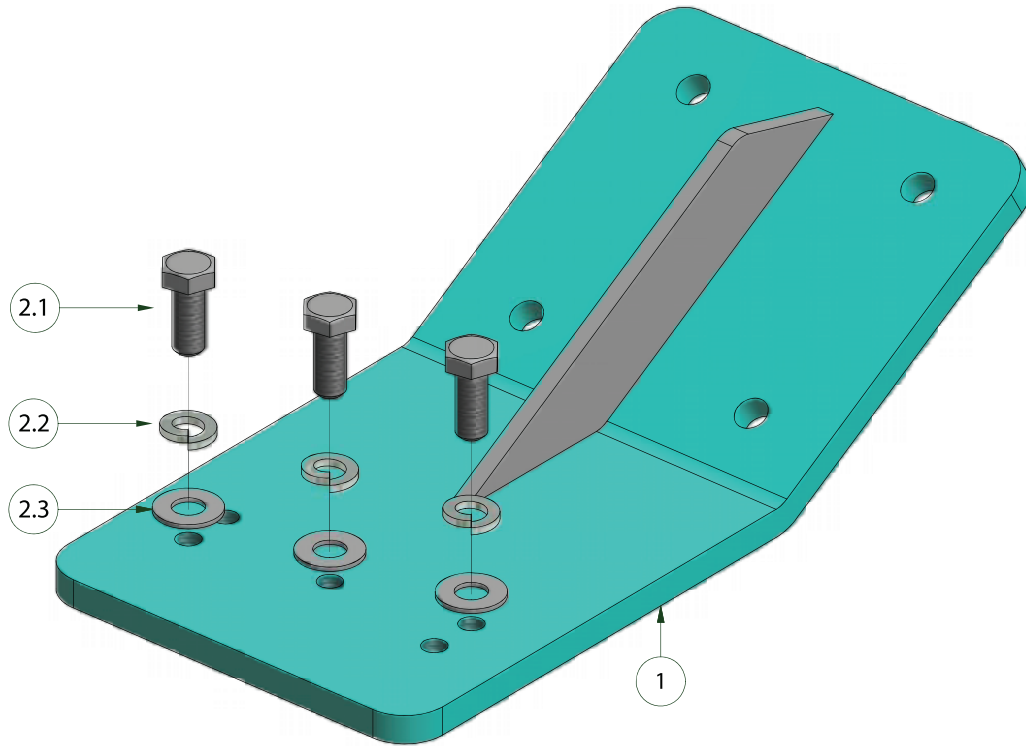

ASS-2462 CAT DOZER REAR

NOTE: The above Light images are for display only and not included as part of this assembly

ASS-2462

CAT DOZER REAL LIGHT MOUNT ASSEMBLY

item	description	qty	part number
1	BRACKET	1	BRA-2462
2.1	BOLT M10 x 25	6	BOLT M10 x 25
2.2	SPRING WASHER - 10mm	6	WASHER SPRING 10MM
2.3	FLAT WASHER - 10mm	6	WASHER FLAT 10mm