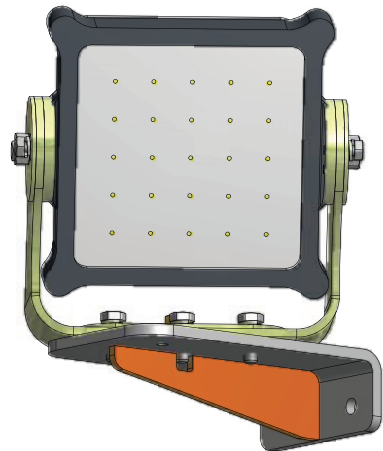

ASS-2456 CAT 16 GRADER REAR

NOTE: The above Light images are for display only and not included as part of this assembly

ASS-2456

CAT GRADER REAR LIGHT BRACKET ASSEMBLY

item	description	qty	part number
1	16M GRADER - REAR BRACKET	1	BRA-2456
2.1	SPRING WASHER - 10mm	3	WASHER SPRING 10MM
2.2	STORE ITEM	3	BOLT M10 X 30
2.3	FLAT WASHER - 10mm	3	WASHER FLAT 10mm