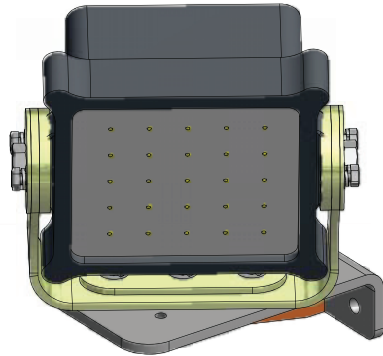

ASS-2456 CAT 16 GRADER REAR

NOTE: The above Light images are for display only and not included as part of this assembly

ASS-2456

CAT GRADER REAR LIGHT BRACKET ASSEMBLY

item	description	qty	part number
1	16M GRADER - REAR BRACKET	1	BRA-2456
2.1	SPRING WASHER - 10mm	3	WASHER SPRING 10MM
2.2	STORE ITEM	3	BOLT M10 X 30
2.3	FLAT WASHER - 10mm	3	WASHER FLAT 10mm