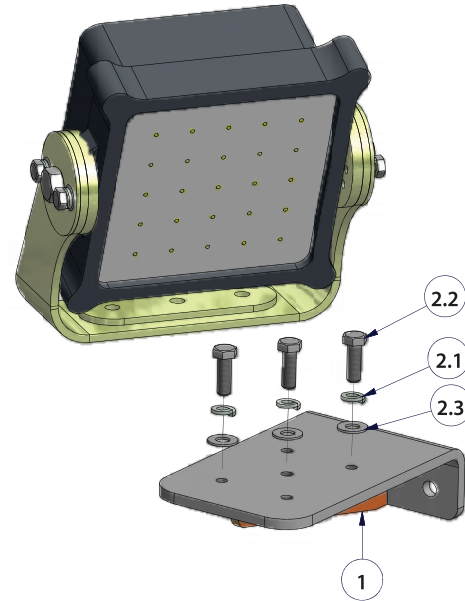

ASS-2456 CAT 16 GRADER REAR

NOTE: The above Light images are for display only and not included as part of this assembly

ASS-2456

CAT GRADER REAR LIGHT BRACKET ASSEMBLY

item	description	qty	part number
1	16M GRADER - REAR BRACKET	1	BRA-2456
2.1	SPRING WASHER - 10mm	3	WASHER SPRING 10MM
2.2	STORE ITEM	3	BOLT M10 X 30
2.3	FLAT WASHER - 10mm	3	WASHER FLAT 10mm