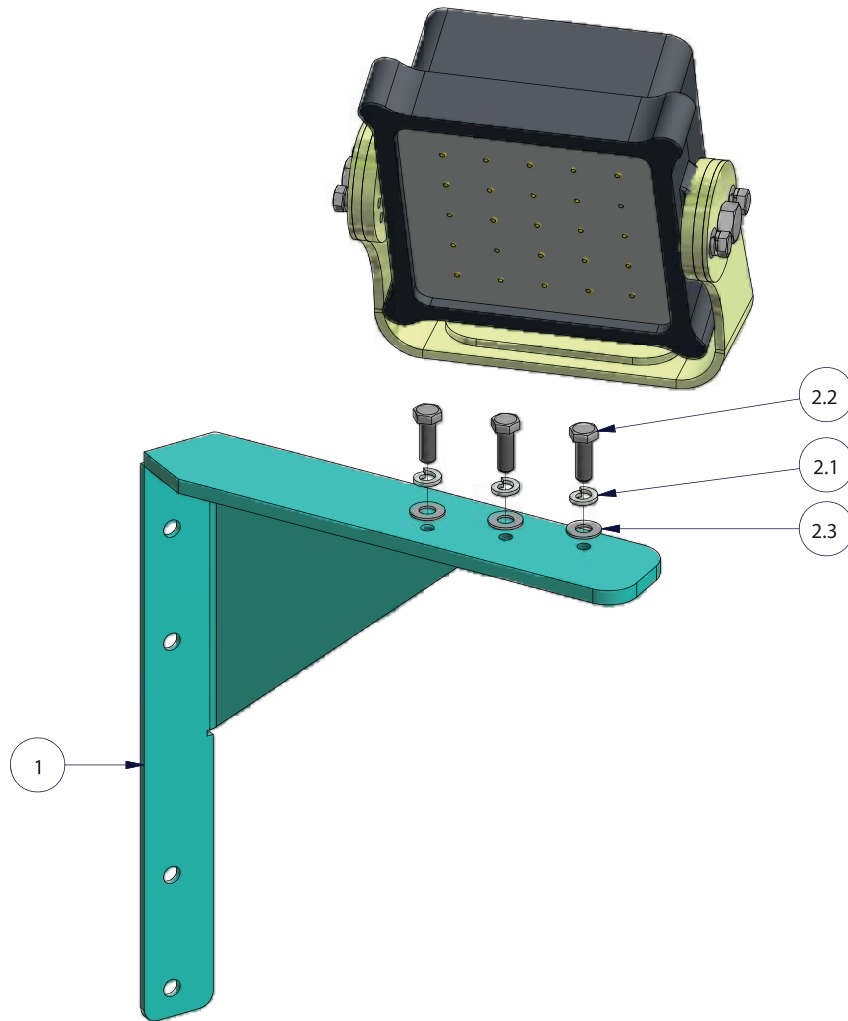

ASS-2448L KOMATSU WA500 CAB LEFT

NOTE: The above Light images are for display only and not included as part of this assembly

ASS-2448L

KOMATSU WA 500 LEFT CAB LIGHT ASSEMBLY

item	description	qty	part number
1	Komatsu Cab Light Bracket	1	BRA-2448L
2.1	SPRING WASHER - 10mm	3	WASHER SPRING 10MM
2.2	STORE ITEM	3	BOLT M10 X 30
2.3	FLAT WASHER - 10mm	3	WASHER FLAT 10mm