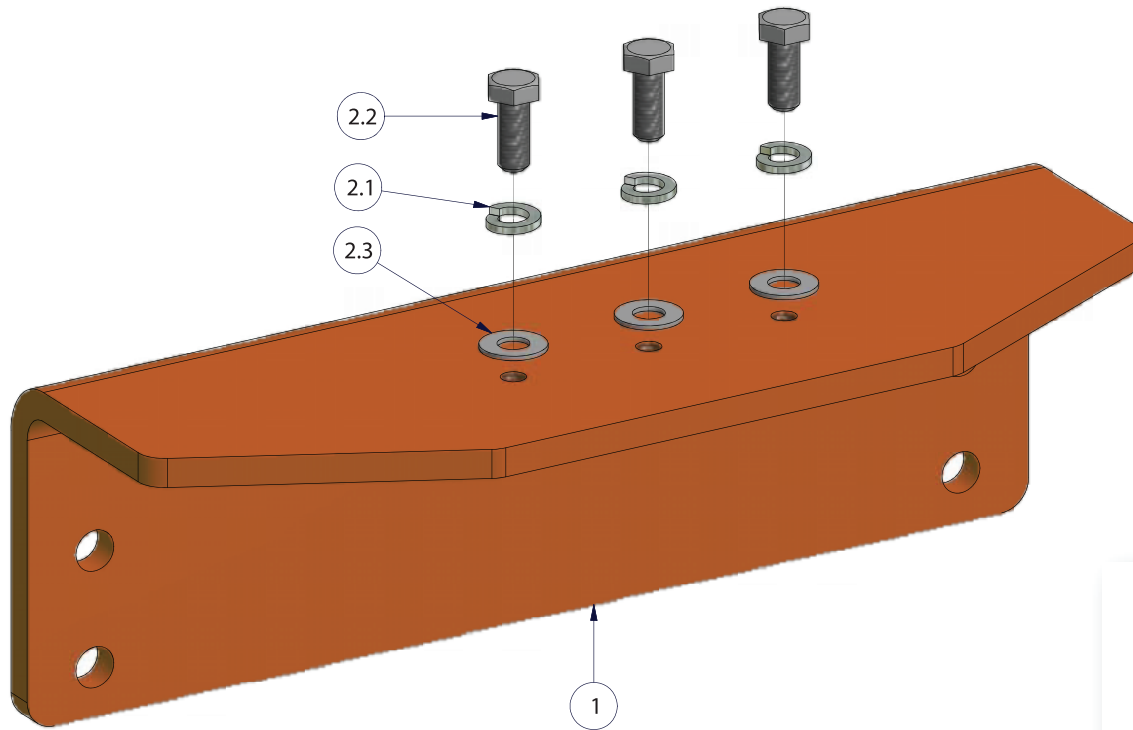

ASS-2420 KOMATSU WA900 ROPS FRONT

NOTE: The above Light images are for display only and not included as part of this assembly

ASS-2420

KOMATSU WA 900 ROPS FORWARD BRACKET ASSEMBLY

item	description	qty	part number
1	WA 900 ROPS FORWARD BRACKET	1	BRA-2420
2.1	SPRING WASHER - 10mm	3	WASHER SPRING 10MM
2.2	BOLT M10 x 25	3	BOLT M10 X 25
2.3	FLAT WASHER - 10mm	3	WASHER FLAT 10mm