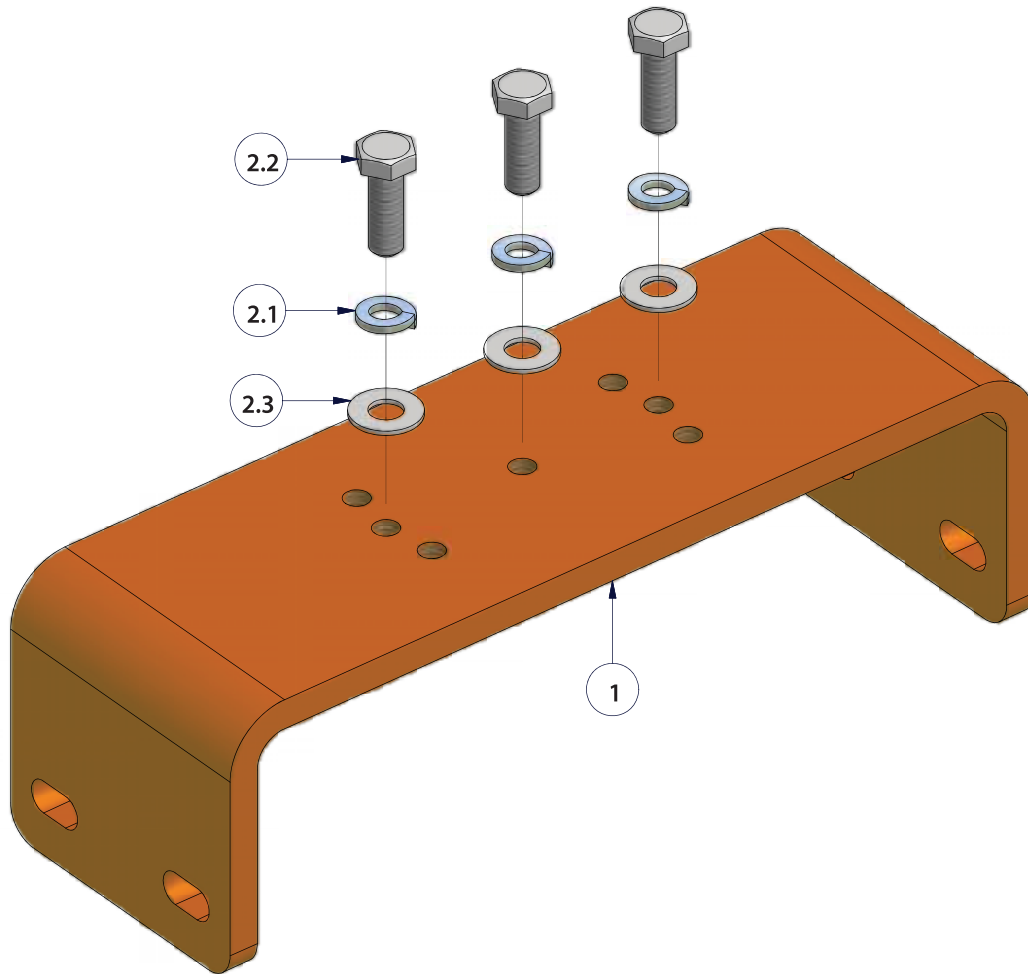

ASS-2405 CAT DOZER LIFT CYLINDER

NOTE: The above Light images are for display only and not included as part of this assembly

ASS-2405

CAT DOZER LIFT CYLINDER SINGLE ASSEMBLY

item	description	qty	part number
1	BRACKET - D10/11 LIFT	1	BRA-2405
2.1	SPRING WASHER - 10mm	3	WASHER SPRING 10MM
2.2	STORE ITEM	3	BOLT M10 X 30
2.3	FLAT WASHER - 10mm	3	WASHER FLAT 10mm