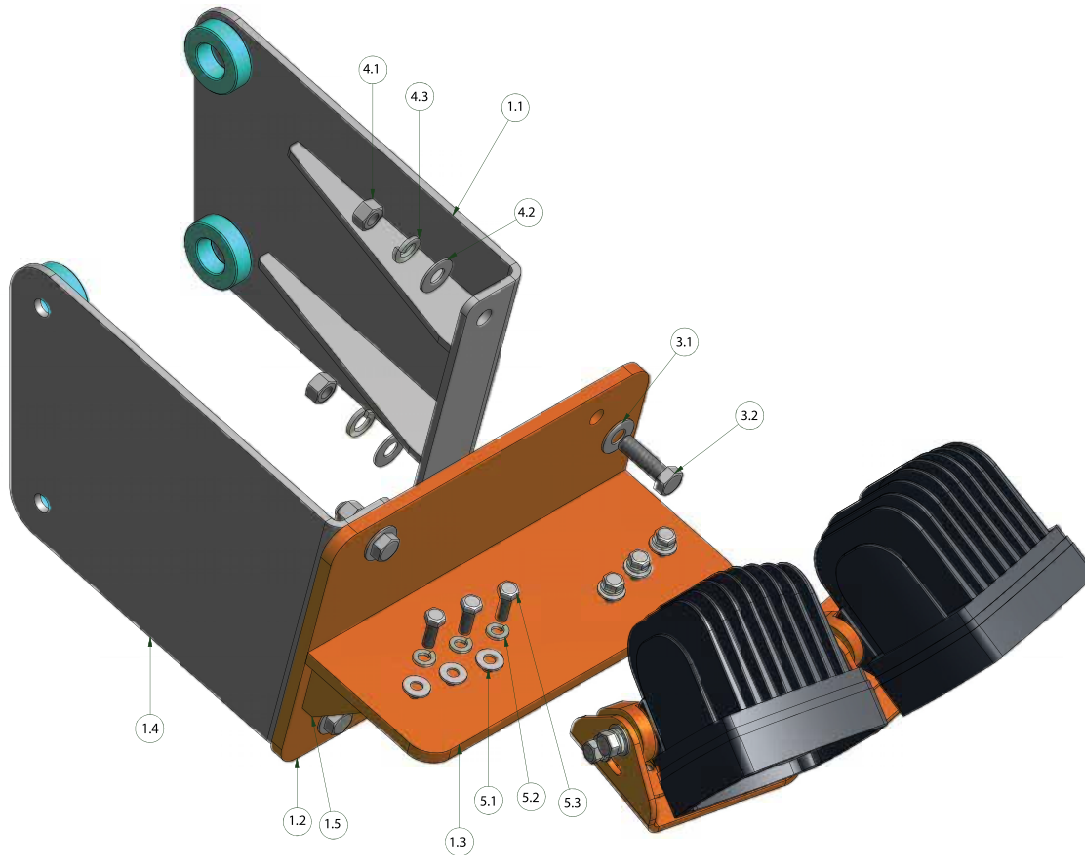

ASS-0915 CAT DOZER LIFT CYLINDER 2 LIGHTS

NOTE: The above Light images are for display only and not included as part of this assembly

ASS-0915

CAT DOZER LIFT CYLINDER MOUNT ASSEMBLY (FOR 2 X 4000 SERIES LED'S)

item	description	qty	part number
1.1	SIDE PLATE ASSY - LH	1	BRA-0915 SA1
1.2	MOUNT PLATE	1	BRA-0915-3
1.3	LIGHT MOUNT PLATE	1	BRA-0915-4
1.4	SIDE PLATE ASSY - RH	1	BRA-0916 SA1
1.5	GUSSET	2	BRA-0915-6
3.1	FLAT WASHER - 12mm	4	WASHER FLAT 12mm
3.2	M12 x 40 BOLT	4	BOLT M12 X 40
4.1	M12 NUT	4	NUT M12
4.2	FLAT WASHER - 12mm	4	WASHER FLAT 12mm
4.3	WASHER SPRING - 12mm	4	WASHER SPRING 12mm
5.1	FLAT WASHER - 8mm	6	WASHER FLAT 8mm
5.2	SPRING WASHER - 8mm	6	WASHER SPRING 8MM
5.3	STORE ITEM	6	BOLT M8 X 25